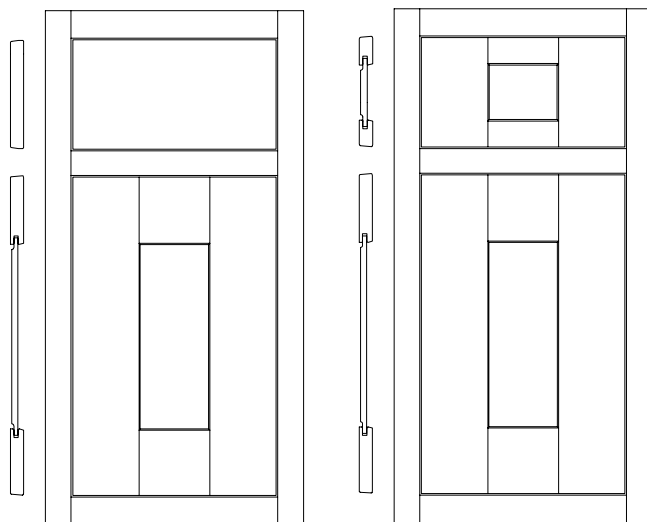

MACKAY

Standard slab drawer header

Optional 5-piece drawer header

Door Frame: $\frac{3}{4}$ " thick square $\frac{3}{8}$ " stiles and rails

Door Center Panel: Solid $\frac{3}{8}$ " reverse flat panel

Drawer Header Center Panel: Solid $\frac{3}{8}$ " reverse flat panel on 5-piece drawer header

Drawer Header Stile Width: $\frac{3}{8}$ "

Drawer Header Rail Width: $1\frac{1}{2}$ "

Species	Alder	Cherry	Lyptus	Maple
Price Column	11	11	11	11
Species	Qtr. Sawn Oak		Rustic Alder	
Price Column	11		11	
Species	Walnut			
Price Column	12 +25%			

Construction Information

Hinge	Finial or Concealed
Inset Type	Beaded or Flush
Door and Drawer Header	7 degree back-bevel

Options	Is it available?
5-Piece Header	Yes $93 per drawer header
Profiled Header	No
Furniture Pegs	Yes Block 9800
Insert Doors	Yes Block 9500
Mullion Doors	Yes Block 9530
Thornton Inset Door	Yes Block 9520
Veg Storage Drawer	Yes Block 9820
Radius Doors	No
Wall Cabinets	Yes
Base Cabinets	Yes
Tall Cabinets	Yes
Vanity Cabinets	Yes

NOTES/CAUTIONS

1. 5-piece drawer header only available on drawer headers $5\frac{1}{2}$ " tall and greater.
2. Door and drawer hardware required.
3. No outside edge treatments available.
4. Doors on these cabinets have $2\frac{1}{4}$ " stiles: SCW21_, SBC33FS, SLSB33, ASCW2124, ASCW2421, ASBC_FS, SSSW33, ASSSW, SBC33, 2VCC45_, TVSD24_, 2TVSD33_, 2TVSD36_, 2TVSD39_, 2TVCC45_.
5. Wide stiles are maintained on 15" and wider cabinets. For cabinets less than 15" in width, door stiles are reduced to $2\frac{1}{4}$ ".
6. On Rustic Alder inset cabinetry, the doors and drawer headers are Rustic Alder and the face frames are standard Alder.
7. See Manhattan for overlay option.
8. The grain on the drawer header center panel runs horizontally.