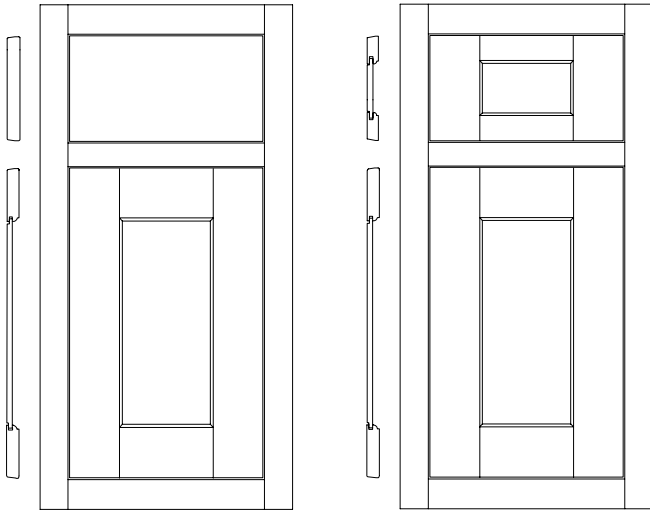

Standard slab drawer header

Optional 5-piece drawer header

- **Door Frame:** 3/4" thick square 2 3/4" stiles and rails
- **Door Center Panel:** Solid 3/8" reverse flat panel
- **Drawer Header Center Panel:** Solid 3/8" reverse flat panel on 5-piece drawer header
- **Drawer Header Stile Width:** 2 3/4"
- **Drawer Header Rail Width:** 1 1/2"

Species	Alder	Cherry	Maple	
Price Column	11	11	11	
Species	Qtr. Sawn Oak		Rustic Alder	
Price Column	12		11	
Species	Walnut			
Price Column	12 +25%			

NOTES/CAUTIONS

1. 5-piece drawer header only available on drawer headers 5 1/2" tall and greater.
2. Door and drawer hardware required.
3. No outside edge treatments available.
4. On Rustic Alder inset cabinetry, the doors and drawer headers are Rustic Alder and the face frames are standard Alder.
5. See Renwick for overlay option.
6. The grain on the drawer header center panel runs horizontally.

Construction Information	
Hinge	Finial or Concealed
Inset Type	Beaded or Flush
Door and Drawer Header	7 degree back-bevel

Options	Is it available?
5-Piece Header	Yes $93 per drawer header
Profiled Header	No
Furniture Pegs	Yes Block 9800
Insert Doors	Yes Block 9500
Mullion Doors	Yes Block 9530
Thornton Insert Door	Yes Block 9520
Veg Storage Drawer	Yes Block 9820
Radius Doors	No
Wall Cabinets	Yes
Base Cabinets	Yes
Tall Cabinets	Yes
Vanity Cabinets	Yes