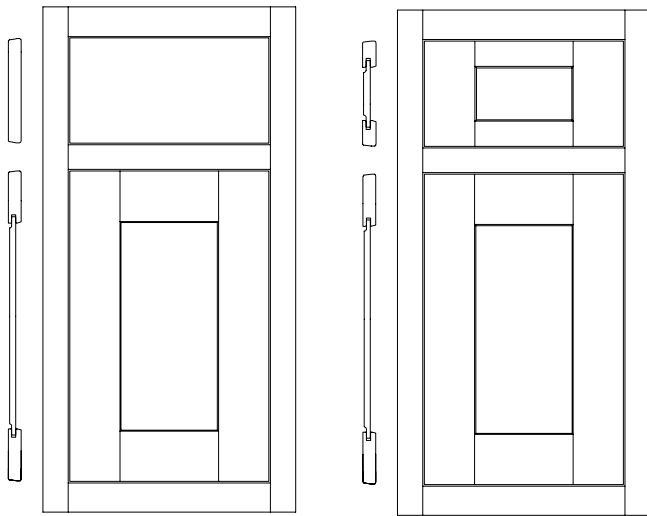

FAIRHAVEN

Standard slab drawer header

Optional 5-piece drawer header

- **Door Frame:** 3/4" thick square 2 3/4" stiles and rails
- **Door Center Panel:** Solid 3/8" reverse flat panel
- **Drawer Header Center Panel:** Solid 3/8" reverse flat panel on 5-piece drawer header
- **Drawer Header Stile Width:** 2 3/4"
- **Drawer Header Rail Width:** 1 1/2"

Species	Alder	Cherry	Lyptus	Maple
Price Column	11	11	11	11
Species	Qtr. Sawn Oak		Rustic Alder	
Price Column	11		11	
Species	Walnut			
Price Column	12 +25%			

NOTES/CAUTIONS

1. 5-piece drawer header only available on drawer headers 5 1/2" tall and greater.
2. Door and drawer hardware required.
3. No outside edge treatments available.
4. On Rustic Alder inset cabinetry, the doors and drawer headers are Rustic Alder and the face frames are standard Alder.
5. See Fullerton for overlay option.
6. The grain on the drawer header center panel runs horizontally.
7. Doors on these cabinets have 2 1/4" stiles: SCW21__, SBC33FS, SLSB33, ASCW2124, ASCW2421, ASBC_FS, SSSW33, ASSSW, SBC33.

Construction Information	
Hinge	Finial or Concealed
Inset Type	Beaded or Flush
Door and Drawer Header	7 degree back-bevel
Options	
Is it available?	
5-Piece Header	Yes $93 per drawer header
Profiled Header	No
Furniture Pegs	Yes Block 9800
Insert Doors	Yes Block 9500
Mullion Doors	Yes Block 9530
Thornton Insert Door	Yes Block 9520
Veg Storage Drawer	Yes Block 9820
Radius Doors	No
Wall Cabinets	Yes
Base Cabinets	Yes
Tall Cabinets	Yes
Vanity Cabinets	Yes