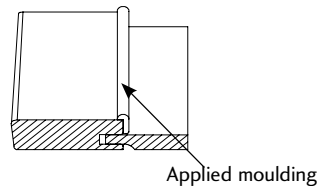

Standard slab drawer header

Optional 5-piece drawer header

Door Frame: 3/4" thick square 2 3/4" stiles and rails
Door Center Panel: Solid 3/8" reverse flat panel trimmed with moulding

Drawer Header Center Panel: Solid 3/8" reverse flat panel trimmed with moulding on 5-piece drawer header

Drawer Header Stile Width: 2 3/4"

Drawer Header Rail Width: 1 1/2"

NOTES/CAUTIONS

1. 5-piece drawer header only available on drawer headers 5 1/2" tall and greater.
2. Door and drawer hardware required.
3. No outside edge treatments available.
4. On Rustic Alder inset cabinetry, the doors and drawer headers are Rustic Alder and the face frames are standard Alder.
5. See Osprey for overlay option.
6. Mullion doors will not have applied moulding.
7. The grain on the drawer header center panel runs horizontally.