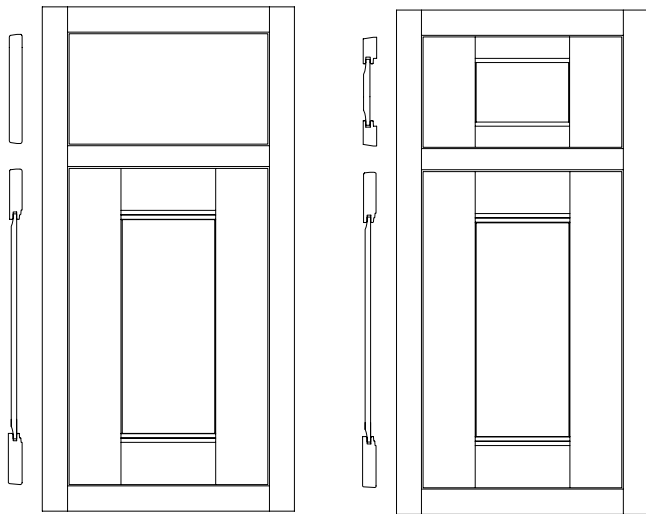

WINTERHAVEN

Standard slab drawer header

Optional 5-piece drawer header

- **Door Frame:** 3/4" thick square 2 3/4" stiles and rails
- **Door Center Panel:** Solid 3/8" reverse flat panel
- **Drawer Header Center Panel:** Solid 3/8" reverse flat panel on 5-piece drawer header
- **Drawer Header Stile Width:** 2 3/4"
- **Drawer Header Rail Width:** 1 1/2"

Species	Alder	Cherry	Lyptus	Maple
Price Column	11	11	11	11
Species	Qtr. Sawn Oak		Rustic Alder	
Price Column	11		11	

NOTES/CAUTIONS

1. 5-piece drawer header only available on drawer headers 5 1/2" tall and greater.
2. Single step inside profile on 5-piece header, to accommodate hardware placement. The door has a double step inside profile.
3. Door and drawer hardware required.
4. No outside edge treatments available.
5. On Rustic Alder inset cabinetry, the doors and drawer headers are Rustic Alder and the face frames are standard Alder.
6. See Waterfall for overlay option.
7. The grain on the drawer header center panel runs horizontally.
8. Doors on these cabinets have 2 1/4" stiles: SCW21__, SBC33FS, SLSB33, ASCW2124, ASCW2421, ASBC_FS, SSSW33, ASSSW, SBC33.

Construction Information	
Hinge	Finial or Concealed
Inset Type	Beaded or Flush
Door and Drawer Header	7 degree back-bevel
Options	Is it available?
5-Piece Header	Yes $93 per drawer header
Profiled Header	No
Furniture Pegs	Yes Block 9800
Insert Doors	Yes Block 9500
Mullion Doors	Yes Block 9530
Thornton Insert Door	Yes Block 9520
Veg Storage Drawer	Yes Block 9820
Radius Doors	No
Wall Cabinets	Yes
Base Cabinets	Yes
Tall Cabinets	Yes
Vanity Cabinets	Yes