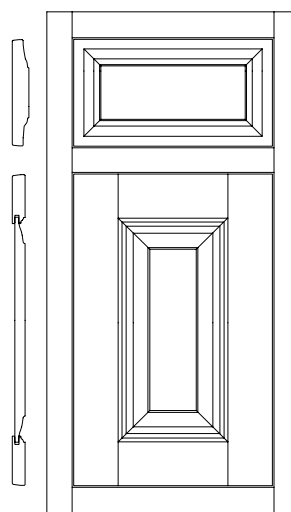

Optional profiled drawer header

Door Frame: $\frac{3}{4}$ " thick square $2\frac{1}{4}$ " stiles and rails

Door Center Panel: Solid $\frac{5}{8}$ " raised panel

Drawer Header Center Panel: Solid $\frac{3}{8}$ " reverse flat panel on 5-piece drawer header

Drawer Header Stile Width: $2\frac{1}{4}$ "

Drawer Header Rail Width: $1\frac{1}{2}$ "

Species	Alder	Cherry	Lyptus	Maple
Price Column	11	11	11	11
Species	Qtr. Sawn Oak		Rustic Alder	
Price Column	11		11	
Species	Walnut			
Price Column	12 +25%			

Construction Information

Hinge	Finial or Concealed
Inset Type	Beaded or Flush
Door and Drawer Header	7 degree back-bevel

Options	Is it available?
5-Piece Header	Yes $93 per drawer header
Profiled Header	Yes $33 per drawer header
Furniture Pegs	Yes Block 9800
Insert Doors	Yes Block 9500
Mullion Doors	Yes Block 9530
Thornton Insert Door	Yes Block 9520
Veg Storage Drawer	Yes Block 9820
Radius Doors	No
Wall Cabinets	Yes
Base Cabinets	Yes
Tall Cabinets	Yes
Vanity Cabinets	Yes

NOTES/CAUTIONS

- 5-piece drawer header only available on drawer headers $5\frac{1}{2}$ " tall and greater.
2. Door and drawer hardware required.
3. No outside edge treatments available.
4. Profiled header thickness is 1".
5. On Rustic Alder inset cabinetry, the doors and drawer headers are Rustic Alder and the face frames are standard Alder.
6. The grain on the drawer header center panel runs horizontally.
7. $\frac{5}{8}$ " raised panel on 5-piece drawer header $6\frac{1}{2}$ " tall and greater.
8. See Lehigh for overlay option.