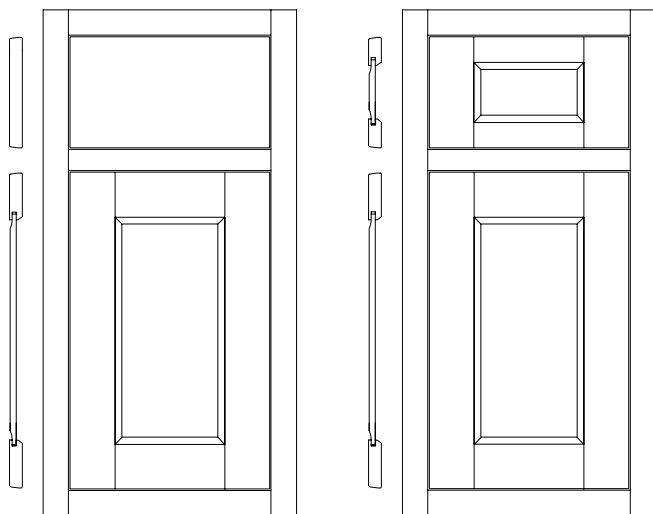

CHARLOTTE

Standard slab drawer header

Optional 5-piece drawer header

Door Frame: $\frac{3}{4}$ " thick square $2\frac{1}{4}$ " stiles and rails

Door Center Panel: Solid $\frac{3}{8}$ " reverse flat panel

Drawer Header Center Panel: Solid $\frac{3}{8}$ " reverse flat panel on 5-piece drawer header

Drawer Header Stile Width: $2\frac{1}{4}$ "

Drawer Header Rail Width: $1\frac{1}{2}$ "

Species	Alder	Cherry	Lyptus	Maple
Price Column	11	11	11	11
Species	Qtr. Sawn Oak		Rustic Alder	
Price Column	12		11	
Species	Walnut			
Price Column	12 +25%			

Construction Information

Hinge	Finial or Concealed
Inset Type	Beaded or Flush
Door and Drawer Header	7 degree back-bevel

Options	Is it available?
5-Piece Header	Yes $93 per drawer header
Profiled Header	No
Furniture Pegs	Yes Block 9800
Insert Doors	Yes Block 9500
Mullion Doors	Yes Block 9530
Thornton Insert Door	Yes Block 9520
Veg Storage Drawer	Yes Block 9820
Radius Doors	No
Wall Cabinets	Yes
Base Cabinets	Yes
Tall Cabinets	Yes
Vanity Cabinets	Yes

NOTES/CAUTIONS

- 5-piece drawer header only available on drawer headers $5\frac{1}{2}$ " tall and greater.
2. Door and drawer hardware required.
3. No outside edge treatments available.
4. On Rustic Alder inset cabinetry, the doors and drawer headers are Rustic Alder and the face frames are standard Alder.
5. See Coralville for overlay option.
6. The grain on the drawer header center panel runs horizontally.