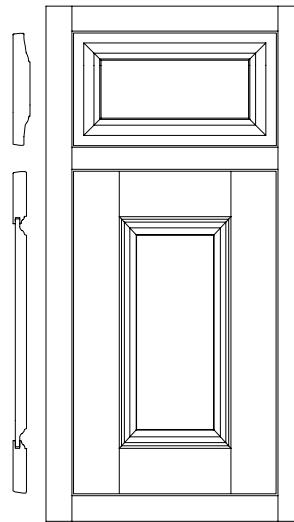

Optional profiled drawer header

- **Door Frame:** $\frac{3}{4}$ " thick square $2\frac{1}{4}$ " stiles and rails
- **Door Center Panel:** Solid $\frac{5}{8}$ " raised panel
- **Drawer Header Center Panel:** Solid $\frac{5}{8}$ " raised panel on 5-piece drawer header
- **Drawer Header Stile Width:** $2\frac{1}{4}$ "
- **Drawer Header Rail Width:** $1\frac{1}{2}$ "

Species	Alder	Cherry	Lyptus	Maple
Price Column	11	11	11	11
Species	Qtr. Sawn Oak		Rustic Alder	
Price Column	11		11	
Species	Walnut			
Price Column	12 +25%			

Construction Information	
Hinge	Finial or Concealed
Inset Type	Beaded or Flush
Door and Drawer Header	7 degree back-bevel

Options	Is it available?
5-Piece Header	Yes $93 per drawer header
Profiled Header	Yes $33 per drawer header
Furniture Pegs	Yes Block 9800
Insert Doors	Yes Block 9500
Mullion Doors	Yes Block 9530
Thornton Insert Door	Yes Block 9520
Veg Storage Drawer	Yes Block 9820
Radius Doors	No
Wall Cabinets	Yes
Base Cabinets	Yes
Tall Cabinets	Yes
Vanity Cabinets	Yes

NOTES/CAUTIONS

1. 5-piece drawer header only available on drawer headers $5\frac{1}{2}$ " tall and greater.
2. Door and drawer hardware required.
3. No outside edge treatments available.
4. On Rustic Alder inset cabinetry, the doors and drawer headers are Rustic Alder and the face frames are standard Alder.
5. See Accord for overlay option.
6. The grain on the drawer header center panel runs horizontally.