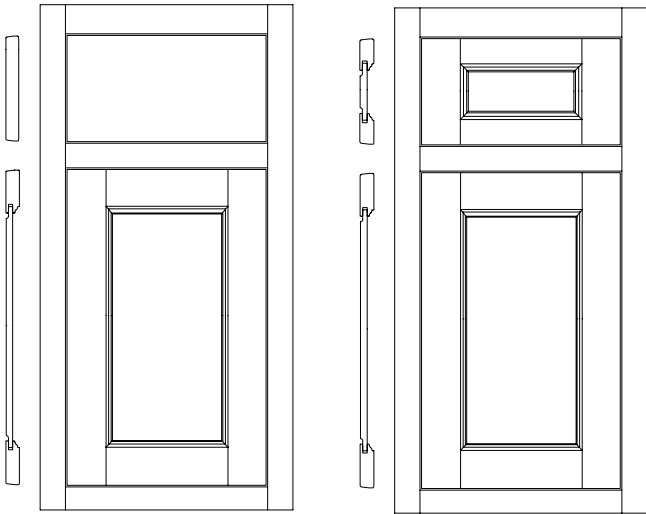

LAFONTAINE

Standard slab drawer header

Optional 5-piece drawer header

- **Door Frame:** 3/4" thick square 2 1/4" stiles and rails
- **Door Center Panel:** Solid 3/8" reverse flat panel
- **Drawer Header Center Panel:** Solid 3/8" reverse flat panel on 5-piece drawer header
- **Drawer Header Stile Width:** 2 1/4"
- **Drawer Header Rail Width:** 1 1/2"

Species	Alder	Cherry	Lyptus	Maple
Price Column	11	11	11	11
Species	Qtr. Sawn Oak		Rustic Alder	
Price Column	11		11	
Species	Walnut			
Price Column	12 +25%			

NOTES/CAUTIONS

1. 5-piece drawer header only available on drawer headers 5 1/2" tall and greater.
2. Door and drawer hardware required.
3. No outside edge treatments available.
4. On Rustic Alder inset cabinetry, the doors and drawer headers are Rustic Alder and the face frames are standard Alder.
5. See Stockton for overlay option.
6. The grain on the drawer header center panel runs horizontally.

Construction Information	
Hinge	Finial or Concealed
Inset Type	Beaded or Flush
Door and Drawer Header	7 degree back-bevel
Options	
Is it available?	
5-Piece Header	Yes $93 per drawer header
Profiled Header	No
Furniture Pegs	Yes Block 9800
Insert Doors	Yes Block 9500
Mullion Doors	Yes Block 9530
Thornton Insert Door	Yes Block 9520
Veg Storage Drawer	Yes Block 9820
Radius Doors	No
Wall Cabinets	Yes
Base Cabinets	Yes
Tall Cabinets	Yes
Vanity Cabinets	Yes