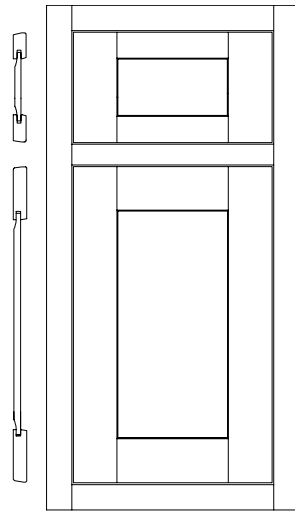

Optional 5-piece drawer header

Door Frame: $\frac{3}{4}$ " thick square $2\frac{1}{4}$ " stiles and rails

Door Center Panel: Solid $\frac{3}{8}$ " reverse flat panel

Drawer Header Center Panel: Solid $\frac{3}{8}$ " reverse flat panel on 5-piece drawer header

Drawer Header Stile Width: $2\frac{1}{4}$ "

Drawer Header Rail Width: $1\frac{1}{2}$ "

Species	Alder	Cherry	Lyptus	Maple
Price Column	11	11	11	11
Species	Qtr. Sawn Oak		Rustic Alder	
Price Column	11		11	
Species	Walnut			
Price Column	12 +25%			

Construction Information	
Hinge	Finial or Concealed
Inset Type	Beaded or Flush
Door and Drawer Header	7 degree back-bevel

Options	Is it available?
5-Piece Header	Yes $93 per drawer header
Profiled Header	No
Furniture Pegs	Yes Block 9800
Insert Doors	Yes Block 9500
Mullion Doors	Yes Block 9530
Thornton Insert Door	Yes Block 9520
Veg Storage Drawer	Yes Block 9820
Radius Doors	No
Wall Cabinets	Yes
Base Cabinets	Yes
Tall Cabinets	Yes
Vanity Cabinets	Yes

NOTES/CAUTIONS

1. 5-piece drawer header only available on drawer headers $5\frac{1}{2}$ " tall and greater.
2. Door and drawer hardware required.
3. No outside edge treatments available.
4. On Rustic Alder inset cabinetry, the doors and drawer headers are Rustic Alder and the face frames are standard Alder.
5. See Bonita for overlay option.
6. The grain on the drawer header center panel runs horizontally.