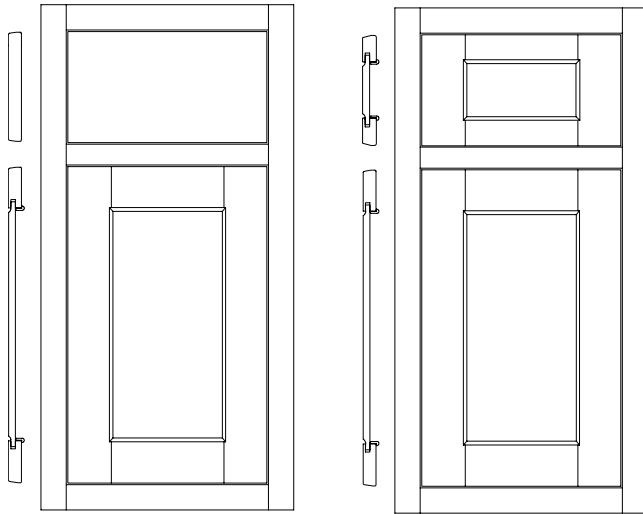

AMSDAHL

Standard slab drawer header

Optional 5-piece drawer header

Door Frame: $\frac{3}{4}$ " thick square $2\frac{1}{4}$ " stiles and rails

Door Center Panel: Solid $\frac{3}{8}$ " reverse flat panel trimmed with moulding

Drawer Header Center Panel: Solid $\frac{3}{8}$ " reverse flat panel trimmed with moulding on 5-piece drawer header

Drawer Header Stile Width: $2\frac{1}{4}$ "

Drawer Header Rail Width: $1\frac{1}{2}$ "

Species	Alder	Cherry	Lyptus	Maple
Price Column	12	12	12	11
Species	Qtr. Sawn Oak		Rustic Alder	
Price Column	12		12	

Construction Information	
Hinge	Finial or Concealed
Inset Type	Beaded or Flush
Door and Drawer Header	7 degree back-bevel
Options	Is it available?
5-Piece Header	Yes $93 per drawer header
Profiled Header	No
Furniture Pegs	Yes Block 9800
Insert Doors	Yes Block 9500
Mullion Doors	Yes Block 9530
Thornton Insert Door	Yes Block 9520
Veg Storage Drawer	Yes Block 9820
Radius Doors	No
Wall Cabinets	Yes
Base Cabinets	Yes
Tall Cabinets	Yes
Vanity Cabinets	Yes

NOTES/CAUTIONS

1. 5-piece drawer header only available on drawer headers $5\frac{1}{2}$ " tall and greater.
2. Door and drawer hardware required.
3. No outside edge treatments available.
4. On Rustic Alder inset cabinetry, the doors and drawer headers are Rustic Alder and the face frames are standard Alder.
5. See Orian for overlay option.
6. Mullion doors will not have applied moulding.
7. The grain on the drawer header center panel runs horizontally.