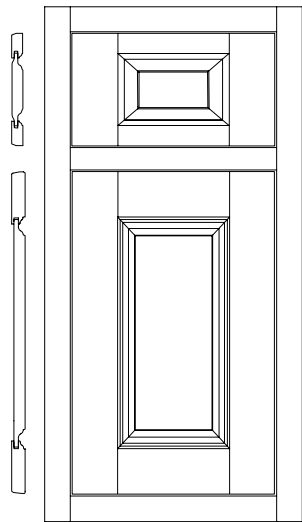

Optional 5-piece drawer header