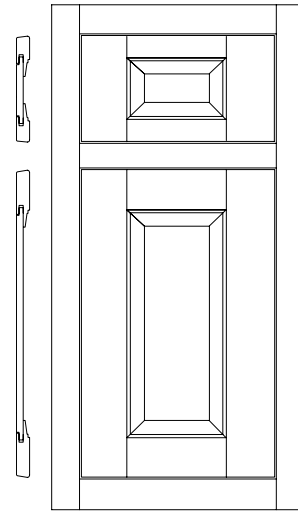

Optional 5-piece drawer header

Door Frame: 3/4" thick square 3 1/4" stiles and rails

Door Center Panel: Solid 3/8" reverse flat panel

Drawer Header Center Panel: Solid 3/8" reverse flat panel on 5-piece drawer header

Drawer Header Stile Width: 3 1/4"

Drawer Header Rail Width: 1 7/8"

Species	Alder	Cherry	Maple	
Price Column	12	12	12	
Species	Qtr. Sawn Oak		Rustic Alder	
Price Column	12		12	
Construction Information				
Hinge	Finial or Concealed			
Inset Type	Beaded or Flush			
Door and Drawer Header	7 degree back-bevel			
Options	Is it available?			
5-Piece Header	Yes	$93 per drawer header		
Profiled Header	No			
Furniture Pegs	Yes	Block 9800		
Insert Doors	Yes	Block 9500		
Mullion Doors	Yes	Block 9530		
Thornton Insert Door	Yes	Block 9520		
Veg Storage Drawer	Yes	Block 9820		
Radius Doors	No			
Wall Cabinets	Yes			
Base Cabinets	Yes			
Tall Cabinets	Yes			
Vanity Cabinets	Yes			

NOTES/CAUTIONS

1. 5-piece drawer header only available on drawer headers 5 1/2" tall and greater.
2. Door and drawer hardware required.
3. No outside edge treatments available.
4. On Rustic Alder inset cabinetry, the doors and drawer headers are Rustic Alder and the face frames are standard Alder.
5. See Remington for overlay option.
6. The grain on the drawer header center panel runs horizontally.