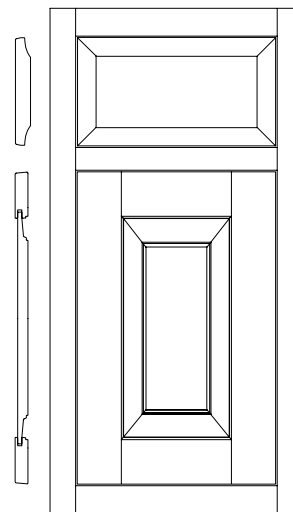

Optional profiled drawer header

Door Frame: $\frac{3}{4}$ " thick square $2\frac{1}{4}$ " stiles and rails

Door Center Panel: Solid $\frac{5}{8}$ " raised panel

Drawer Header Center Panel: Solid $\frac{5}{8}$ " raised panel on 5-piece drawer header

Drawer Header Stile Width: $2\frac{1}{4}$ "

Drawer Header Rail Width: $1\frac{1}{2}$ "

Species	Alder	Cherry	Lyptus	Maple
Price Column	11	11	11	11
Species	Qtr. Sawn Oak		Rustic Alder	
Price Column	11		11	
Species	Walnut			
Price Column	12 +25%			

Construction Information

Hinge	Finial or Concealed
Inset Type	Beaded or Flush
Door and Drawer Header	7 degree back-bevel

Options	Is it available?
5-Piece Header	Yes $93 per drawer header
Profiled Header	Yes $33 per drawer header
Furniture Pegs	Yes Block 9800
Insert Doors	Yes Block 9500
Mullion Doors	Yes Block 9530
Thornton Insert Door	Yes Block 9520
Veg Storage Drawer	Yes Block 9820
Radius Doors	No
Wall Cabinets	Yes
Base Cabinets	Yes
Tall Cabinets	Yes
Vanity Cabinets	Yes

NOTES/CAUTIONS

- 5-piece drawer header only available on drawer headers $5\frac{1}{2}$ " tall and greater.
2. Door and drawer hardware required.
3. No outside edge treatments available.
4. On Rustic Alder inset cabinetry, the doors and drawer headers are Rustic Alder and the face frames are standard Alder.
5. See Hanover for overlay option.
6. The grain on the drawer header center panel runs horizontally.