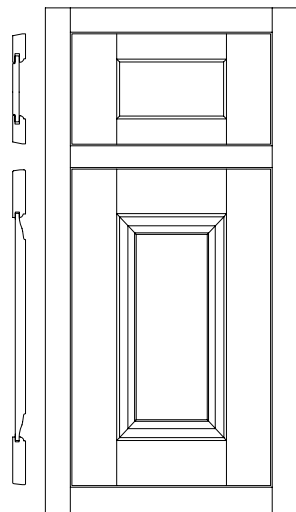

Optional 5-piece drawer header