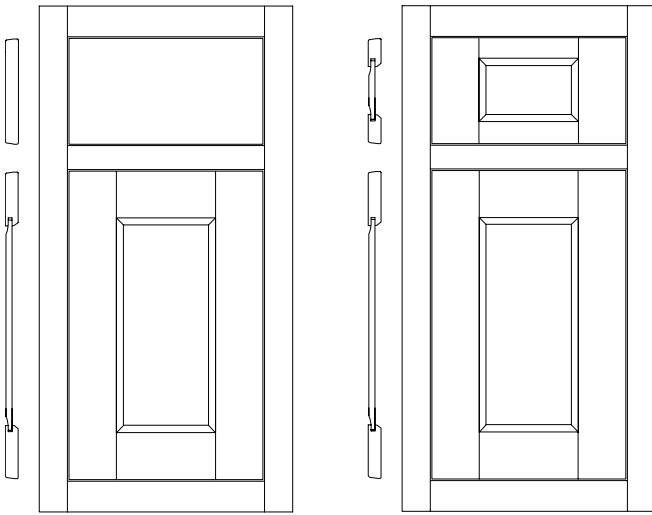

Standard slab drawer header

Optional 5-piece drawer header

- **Door Frame:** 3/4" thick square 2 3/4" stiles and rails
- **Door Center Panel:** Solid 3/8" reverse flat panel
- **Drawer Header Center Panel:** Solid 3/8" reverse flat panel on 5-piece drawer header
- **Drawer Header Stile Width:** 2 3/4"
- **Drawer Header Rail Width:** 1 1/2"

Species	Alder	Cherry	Maple	
Price Column	11	11	11	
Species	Qtr. Sawn Oak		Rustic Alder	
Price Column	12		11	
Species	Walnut			
Price Column	12 +25%			

Construction Information	
Hinge	Finial or Concealed
Inset Type	Beaded or Flush
Door and Drawer Header	7 degree back-bevel

Options	Is it available?
5-Piece Header	Yes $93 per drawer header
Profiled Header	No
Furniture Pegs	Yes Block 9800
Insert Doors	Yes Block 9500
Mullion Doors	Yes Block 9530
Thornton Insert Door	Yes Block 9520
Veg Storage Drawer	Yes Block 9820
Radius Doors	No
Wall Cabinets	Yes
Base Cabinets	Yes
Tall Cabinets	Yes
Vanity Cabinets	Yes

NOTES/CAUTIONS

1. 5-piece drawer header only available on drawer headers 5 1/2" tall and greater.
2. Door and drawer hardware required.
3. No outside edge treatments available.
4. On Rustic Alder inset cabinetry, the doors and drawer headers are Rustic Alder and the face frames are standard Alder.
5. See Clifton for overlay option.
6. The grain on the drawer header center panel runs horizontally.