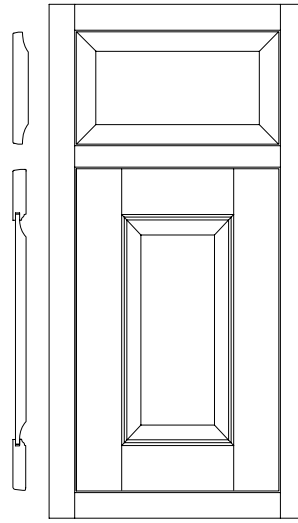

MERRIMAC

Standard slab drawer header

Optional 5-piece drawer header

Optional profiled drawer header

- Door Frame:** 3/4" thick square 2 1/4" stiles and rails
- Door Center Panel:** Solid 5/8" raised panel
- Drawer Header Center Panel:** Solid 5/8" raised panel on 5-piece drawer header
- Drawer Header Stile Width:** 2 1/4"
- Drawer Header Rail Width:** 1 1/2"