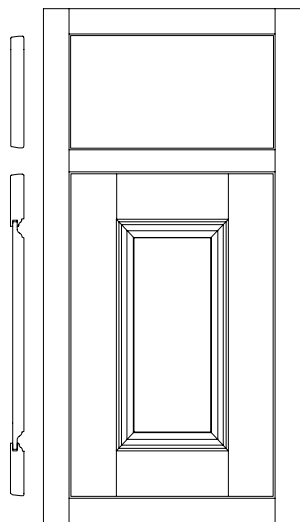

MONTICO

Standard slab drawer header