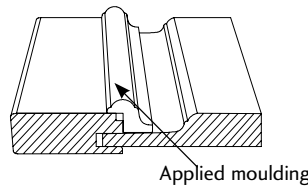

NOTES/CAUTIONS

1. 5-piece drawer header only available on drawer headers $5\frac{1}{2}$ " tall and greater.
2. Door and drawer hardware required.
3. No outside edge treatments available.
4. On Rustic Alder inset cabinetry, the doors and drawer headers are Rustic Alder and the face frames are standard Alder.
5. See Avendale for overlay option.
6. Mullion doors will not have applied moulding.
7. The grain on the drawer header center panel runs horizontally.

ALLENTOWN

Standard slab drawer header

Optional 5-piece drawer header

Optional profiled drawer header

- Door Frame:** 3/4" thick square 2 1/4" stiles and rails
- Door Center Panel:** Solid 5/8" raised panel trimmed with moulding
- Drawer Header Center Panel:** Solid 3/8" reverse flat panel trimmed with moulding on 5-piece drawer header
- Drawer Header Stile Width:** 2 1/4"
- Drawer Header Rail Width:** 1 1/2"