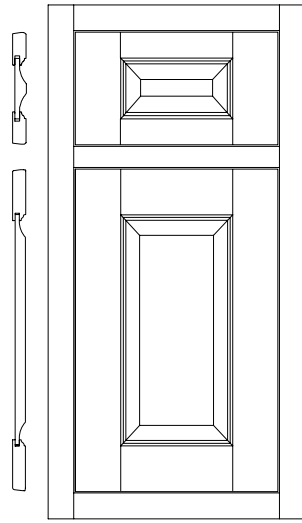

Optional 5-piece drawer header