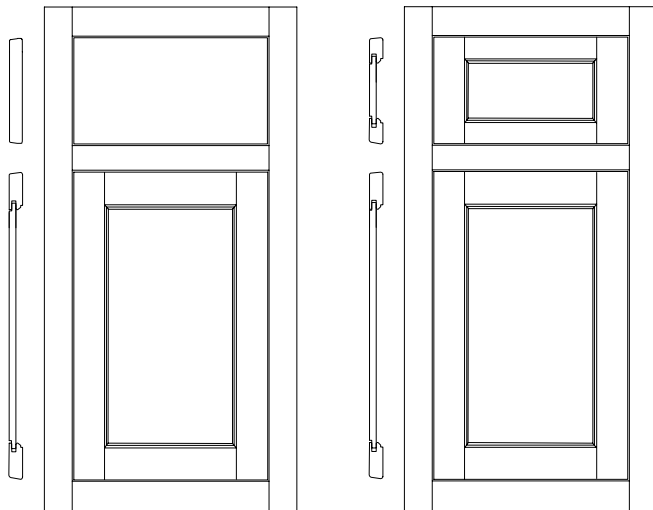

Standard slab drawer header

Optional 5-piece drawer header

Door Frame: 3/4" thick square 2 1/4" stiles and rails

Door Center Panel: Solid 3/8" reverse flat panel

Drawer Header Center Panel: Solid 3/8" reverse flat panel on 5-piece drawer header

Drawer Header Stile Width: 2 1/4"

Drawer Header Rail Width: 1 1/2"

Species	Alder	Cherry	Maple
Price Column	11	11	11
Species	Qtr. Sawn Oak		Rustic Alder
Price Column	12		11

Construction Information	
Hinge	Finial or Concealed
Inset Type	Beaded or Flush
Door and Drawer Header	7 degree back-bevel

Options	Is it available?
5-Piece Header	Yes $93 per drawer header
Profiled Header	No
Furniture Pegs	Yes Block 9800
Insert Doors	Yes Block 9500
Mullion Doors	Yes Block 9530
Thornton Insert Door	Yes Block 9520
Veg Storage Drawer	Yes Block 9820
Radius Doors	No
Wall Cabinets	Yes
Base Cabinets	Yes
Tall Cabinets	Yes
Vanity Cabinets	Yes

NOTES/CAUTIONS

1. 5-piece drawer header only available on drawer headers 5 1/2" tall and greater.
2. Door and drawer hardware required.
3. No outside edge treatments available.
4. On Rustic Alder inset cabinetry, the doors and drawer headers are Rustic Alder and the face frames are standard Alder.
5. See Edgemore for overlay option.
6. The grain on the drawer header center panel runs horizontally.