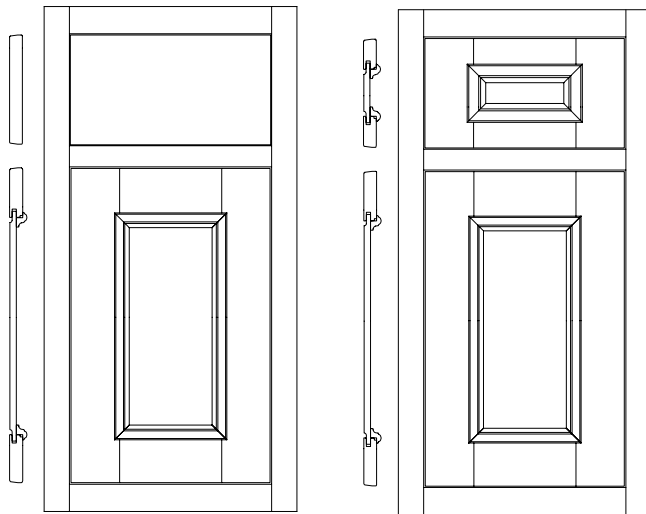

Standard slab drawer header

Optional 5-piece drawer header

Door Frame: 3/4" thick square 2 3/4" stiles and rails
Door Center Panel: Solid 3/8" reverse flat panel trimmed with moulding

Drawer Header Center Panel: Solid 3/8" reverse flat panel trimmed with moulding on 5-piece drawer header

Drawer Header Stile Width: 2 3/4"

Drawer Header Rail Width: 1 1/2"

NOTES/CAUTIONS

1. 5-piece drawer header only available on drawer headers 5 1/2" tall and greater.
2. Door and drawer hardware required.
3. No outside edge treatments available.
4. On Rustic Alder inset cabinetry, the doors and drawer headers are Rustic Alder and the face frames are standard Alder.
5. See Osprey for overlay option.
6. Mullion doors will not have applied moulding.
7. The grain on the drawer header center panel runs horizontally.

ALEXANDRIA

Standard slab drawer header

Optional 5-piece drawer header

Door Frame: $\frac{3}{4}$ " thick square $2\frac{1}{4}$ " stiles and rails

Door Center Panel: Solid $\frac{3}{8}$ " reverse flat panel trimmed with moulding