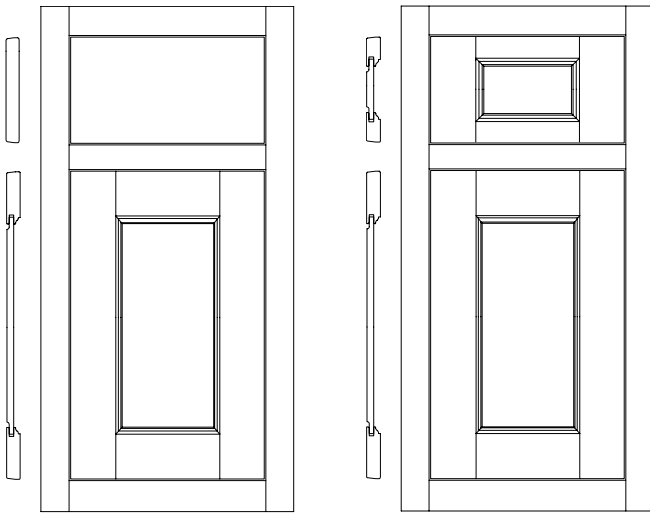

Standard slab drawer header

Optional 5-piece drawer header

- **Door Frame:** 3/4" thick square 2 3/4" stiles and rails
- **Door Center Panel:** Solid 3/8" reverse flat panel
- **Drawer Header Center Panel:** Solid 3/8" reverse flat panel on 5-piece drawer header
- **Drawer Header Stile Width:** 2 3/4"
- **Drawer Header Rail Width:** 1 1/2"

Species	Alder	Cherry	Maple	
Price Column	11	11	11	
Species	Qtr. Sawn Oak		Rustic Alder	
Price Column	12		11	
Species	Walnut			
Price Column	12 +25%			

Construction Information	
Hinge	Finial or Concealed
Inset Type	Beaded or Flush
Door and Drawer Header	7 degree back-bevel

Options	Is it available?
5-Piece Header	Yes $93 per drawer header
Profiled Header	No
Furniture Pegs	Yes Block 9800
Insert Doors	Yes Block 9500
Mullion Doors	Yes Block 9530
Thornton Insert Door	Yes Block 9520
Veg Storage Drawer	Yes Block 9820
Radius Doors	No
Wall Cabinets	Yes
Base Cabinets	Yes
Tall Cabinets	Yes
Vanity Cabinets	Yes

NOTES/CAUTIONS

1. 5-piece drawer header only available on drawer headers 5 1/2" tall and greater.
2. Door and drawer hardware required.
3. No outside edge treatments available.
4. On Rustic Alder inset cabinetry, the doors and drawer headers are Rustic Alder and the face frames are standard Alder.
5. See Tipton for overlay option.
6. The grain on the drawer header center panel runs horizontally.