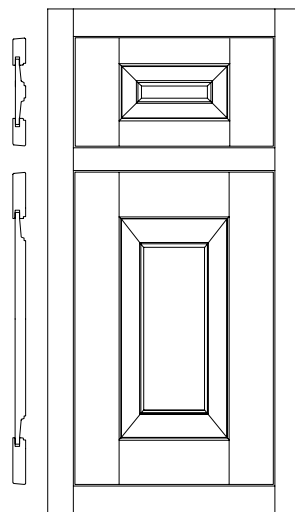

Optional 5-piece drawer header