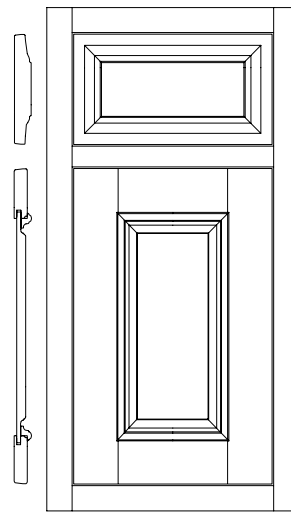

Standard slab drawer header

Optional 5-piece drawer header

Door Frame: 3/4" thick square 2 3/4" stiles and rails
Door Center Panel: Solid 3/8" reverse flat panel trimmed with moulding

Drawer Header Center Panel: Solid 3/8" reverse flat panel trimmed with moulding on 5-piece drawer header

ALEXANDRIA

Standard slab drawer header

Optional 5-piece drawer header

Door Frame: $\frac{3}{4}$ " thick square $2\frac{1}{4}$ " stiles and rails

Door Center Panel: Solid $\frac{3}{8}$ " reverse flat panel trimmed with moulding

NOTES/CAUTIONS

1. 5-piece drawer header only available on drawer headers $5\frac{1}{2}$ " tall and greater.
2. Door and drawer hardware required.
3. No outside edge treatments available.
4. On Rustic Alder inset cabinetry, the doors and drawer headers are Rustic Alder and the face frames are standard Alder.
5. See Avendale for overlay option.
6. Mullion doors will not have applied moulding.
7. The grain on the drawer header center panel runs horizontally.

ALLENTOWN

Standard slab drawer header

Optional 5-piece drawer header

Optional profiled drawer header

- Door Frame:** 3/4" thick square 2 1/4" stiles and rails
- Door Center Panel:** Solid 5/8" raised panel trimmed with moulding
- Drawer Header Center Panel:** Solid 3/8" reverse flat panel trimmed with moulding on 5-piece drawer header
- Drawer Header Stile Width:** 2 1/4"
- Drawer Header Rail Width:** 1 1/2"