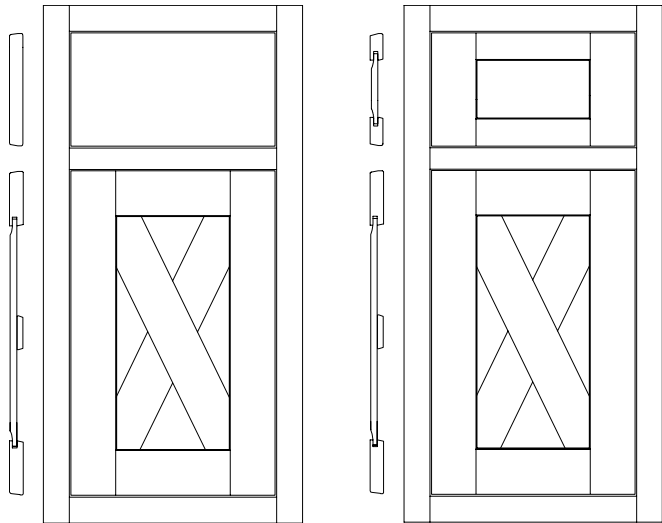

XENON

Standard slab drawer header

Optional 5-piece drawer header

Door Frame: 3/4" thick square 2 1/4" stiles and rails

Door Center Panel: 1/4" plywood veneer

Drawer Header Center Panel: Solid 3/8" reverse flat panel on 5-piece drawer header

Drawer Header Stile Width: 2 1/4"

Drawer Header Rail Width: 1 1/2"

Species	Alder	Cherry	Lyptus	Maple
Price Column	12	12	12	12
Species	Qtr. Sawn Oak		Rustic Alder	
Price Column	12		12	

Construction Information

Hinge	Finial or Concealed
Inset Type	Beaded or Flush
Door and Drawer Header	7 degree back-bevel

Options	Is it available?
5-Piece Header	Yes $93 per drawer header
Profiled Header	No
Furniture Pegs	Yes Block 9800
Insert Doors	Yes Block 9500
Mullion Doors	Yes Block 9530
	Built with Gillette style door
Thornton Insert Door	Yes Block 9520
Veg Storage Drawer	Yes Block 9820
Radius Doors	No
Wall Cabinets	Yes
Base Cabinets	Yes
Tall Cabinets	Yes
Vanity Cabinets	Yes

NOTES/CAUTIONS

1. 5-piece drawer header only available on drawer headers 5 1/2" tall and greater.
2. Door and drawer hardware required.
3. No outside edge treatments available.
4. On Rustic Alder inset cabinetry, the doors and drawer headers are Rustic Alder and the face frames are standard Alder.
5. See Xavier for overlay option.
6. On Rustic doors, the door frame and the X crossmembers are rustic. The center panel is not rustic.
7. Doors less than 10 3/8" in width are built without X crossmembers.
8. The grain on the drawer header center panel runs horizontally.
9. The Xenon door style is not available in the Villa finish.