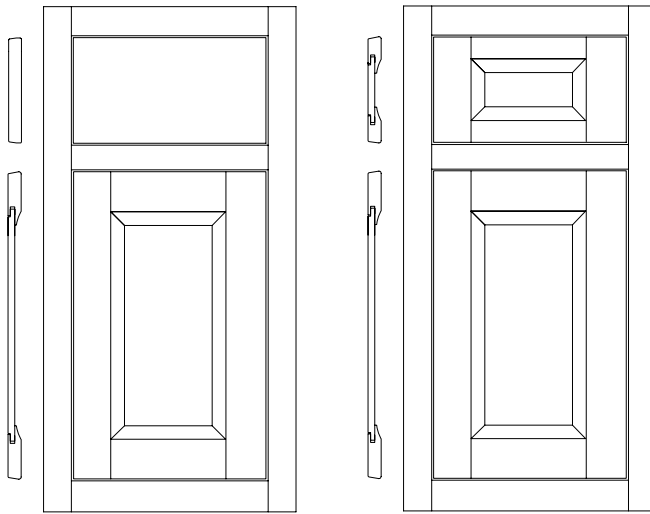

Standard slab drawer header

Optional 5-piece drawer header

- **Door Frame:** 3/4" thick square 2 3/4" stiles and rails
- **Door Center Panel:** Solid 3/8" reverse flat panel
- **Drawer Header Center Panel:** Solid 3/8" reverse flat panel on 5-piece drawer header
- **Drawer Header Stile Width:** 2 3/4"
- **Drawer Header Rail Width:** 1 7/8"

Species	Alder	Cherry	Maple	
Price Column	12	12	12	
Species	Qtr. Sawn Oak		Rustic Alder	
Price Column	12		12	

Construction Information	
Hinge	Finial or Concealed
Inset Type	Beaded or Flush
Door and Drawer Header	7 degree back-bevel

Options	Is it available?
5-Piece Header	Yes $93 per drawer header
Profiled Header	No
Furniture Pegs	Yes Block 9800
Insert Doors	Yes Block 9500
Mullion Doors	Yes Block 9530
Thornton Insert Door	Yes Block 9520
Veg Storage Drawer	Yes Block 9820
Radius Doors	No
Wall Cabinets	Yes
Base Cabinets	Yes
Tall Cabinets	Yes
Vanity Cabinets	Yes

NOTES/CAUTIONS

1. 5-piece drawer header only available on drawer headers 5 1/2" tall and greater.
2. Door and drawer hardware required.
3. No outside edge treatments available.
4. On Rustic Alder inset cabinetry, the doors and drawer headers are Rustic Alder and the face frames are standard Alder.
5. See Vail for overlay option.
6. The grain on the drawer header center panel runs horizontally.