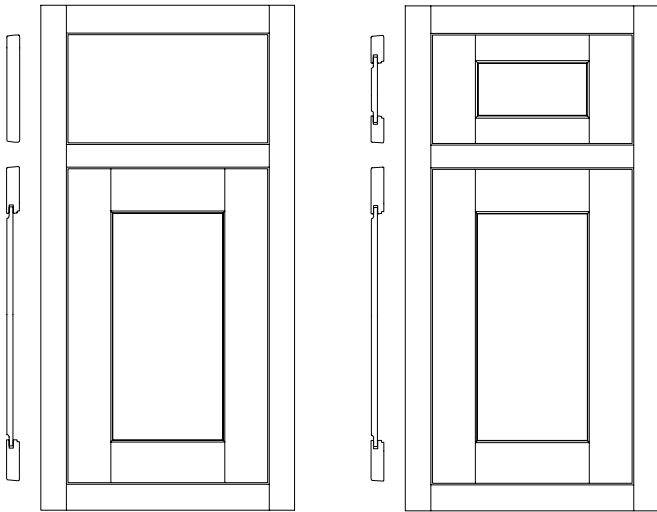

DEWITT

Standard slab drawer header

Optional 5-piece drawer header

- **Door Frame:** 3/4" thick square 2 1/4" stiles and rails
- **Door Center Panel:** Solid 3/8" reverse flat panel
- **Drawer Header Center Panel:** Solid 3/8" reverse flat panel on 5-piece drawer header
- **Drawer Header Stile Width:** 2 1/4"
- **Drawer Header Rail Width:** 1 1/2"

Species	Alder	Cherry	Lyptus	Maple
Price Column	11	11	11	11
Species	Qtr. Sawn Oak		Rustic Alder	
Price Column	11		11	
Species	Walnut			
Price Column	12 +25%			

NOTES/CAUTIONS

1. 5-piece drawer header only available on drawer headers 5 1/2" tall and greater.
2. Door and drawer hardware required.
3. No outside edge treatments available.
4. On Rustic Alder inset cabinetry, the doors and drawer headers are Rustic Alder and the face frames are standard Alder.
5. See Harrison for overlay option.
6. The grain on the drawer header center panel runs horizontally.

Construction Information	
Hinge	Finial or Concealed
Inset Type	Beaded or Flush
Door and Drawer Header	7 degree back-bevel
Options	Is it available?
5-Piece Header	Yes $93 per drawer header
Profiled Header	No
Furniture Pegs	Yes Block 9800
Insert Doors	Yes Block 9500
Mullion Doors	Yes Block 9530
Thornton Insert Door	Yes Block 9520
Veg Storage Drawer	Yes Block 9820
Radius Doors	No
Wall Cabinets	Yes
Base Cabinets	Yes
Tall Cabinets	Yes
Vanity Cabinets	Yes