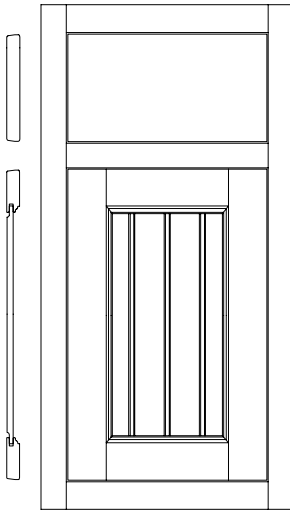

LAFAYETTE

Standard slab drawer header