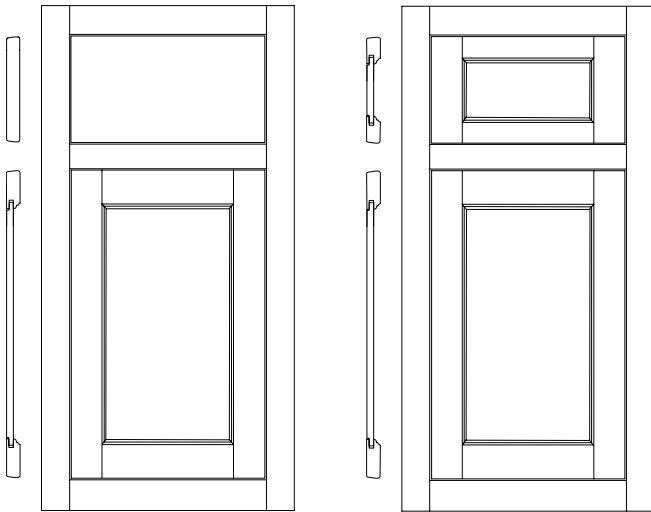

Standard slab drawer header

Optional 5-piece drawer header

- **Door Frame:** 3/4" thick square 2 1/4" stiles and rails
- **Door Center Panel:** Solid 3/8" reverse flat panel
- **Drawer Header Center Panel:** Solid 3/8" reverse flat panel on 5-piece drawer header
- **Drawer Header Stile Width:** 2 1/4"
- **Drawer Header Rail Width:** 1 1/2"

Species	Alder	Cherry	Maple	
Price Column	11	11	11	
Species	Qtr. Sawn Oak		Rustic Alder	
Price Column	12		11	

Construction Information	
Hinge	Finial or Concealed
Inset Type	Beaded or Flush
Door and Drawer Header	7 degree back-bevel

Options	Is it available?
5-Piece Header	Yes $93 per drawer header
Profiled Header	No
Furniture Pegs	Yes Block 9800
Insert Doors	Yes Block 9500
Mullion Doors	Yes Block 9530
Thornton Insert Door	Yes Block 9520
Veg Storage Drawer	Yes Block 9820
Radius Doors	No
Wall Cabinets	Yes
Base Cabinets	Yes
Tall Cabinets	Yes
Vanity Cabinets	Yes

NOTES/CAUTIONS

1. 5-piece drawer header only available on drawer headers 5 1/2" tall and greater.
2. Door and drawer hardware required.
3. No outside edge treatments available.
4. On Rustic Alder inset cabinetry, the doors and drawer headers are Rustic Alder and the face frames are standard Alder.
5. See Abilene for overlay option.
6. The grain on the drawer header center panel runs horizontally.