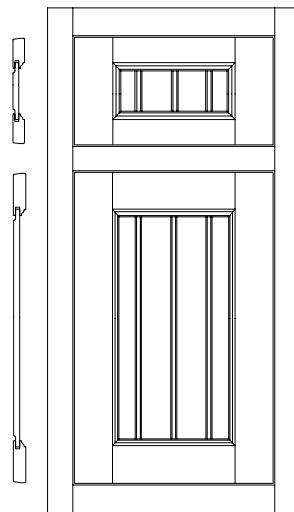

Optional 5-piece drawer header

Door Frame: $\frac{3}{4}$ " thick square $2\frac{1}{4}$ " stiles and rails

Door Center Panel: Solid $\frac{3}{8}$ " reverse flat panel

Drawer Header Center Panel: Solid $\frac{3}{8}$ " reverse flat panel on 5-piece drawer header

Drawer Header Stile Width: $2\frac{1}{4}$ "

Drawer Header Rail Width: $1\frac{1}{2}$ "

Species	Alder	Cherry	Lyptus	Maple
Price Column	11	11	11	11
Species	Qtr. Sawn Oak		Rustic Alder	
Price Column	11		11	

Construction Information

Hinge	Finial or Concealed
Inset Type	Beaded or Flush
Door and Drawer Header	7 degree back-bevel

Options	Is it available?
5-Piece Header	Yes $93 per drawer header
Profiled Header	No
Furniture Pegs	Yes Block 9800
Insert Doors	Yes Block 9500
Mullion Doors	Yes Block 9530
Thornton Insert Door	Yes Block 9520
Veg Storage Drawer	Yes Block 9820
Radius Doors	No
Wall Cabinets	Yes
Base Cabinets	Yes
Tall Cabinets	Yes
Vanity Cabinets	Yes

NOTES/CAUTIONS

1. 5-piece drawer header only available on drawer headers $5\frac{1}{2}$ " tall and greater.
2. Door and drawer hardware required.
3. No outside edge treatments available.
4. On Rustic Alder inset cabinetry, the doors and drawer headers are Rustic Alder and the face frames are standard Alder.
5. The grain on the drawer header center panel runs vertically.