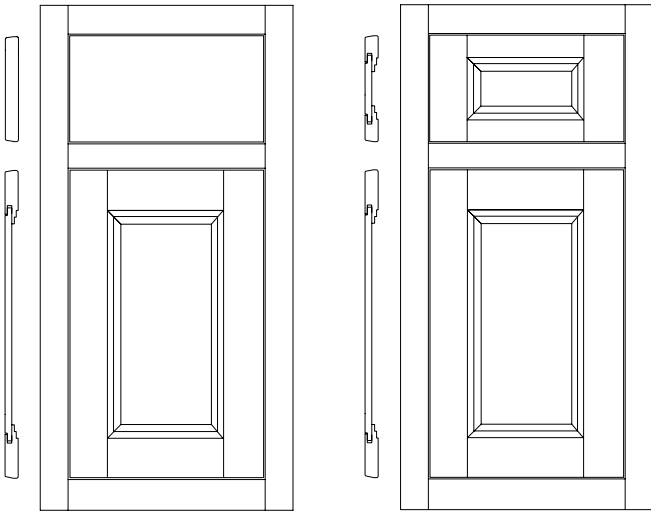

Standard slab drawer header

Optional 5-piece drawer header

Door Frame: 3/4" thick square 2 3/4" stiles and rails
Door Center Panel: Solid 3/8" reverse flat panel trimmed with moulding

Drawer Header Center Panel: Solid 3/8" reverse flat panel trimmed with moulding on 5-piece drawer header

Standard slab drawer header

Optional 5-piece drawer header

Door Frame: 3/4" thick square 2 1/4" stiles and rails

Door Center Panel: Solid 3/8" reverse flat panel

Drawer Header Center Panel: Solid 3/8" reverse flat panel on 5-piece drawer header

Drawer Header Stile Width: 2 1/4"

Drawer Header Rail Width: 1 1/2"

Species	Alder	Cherry	Maple	
Price Column	12	12	12	
Species	Qtr. Sawn Oak		Rustic Alder	
Price Column	12		12	

Construction Information	
Hinge	Finial or Concealed
Inset Type	Beaded or Flush
Door and Drawer Header	7 degree back-bevel

NOTES/CAUTIONS

1. 5-piece drawer header only available on drawer headers 5 1/2" tall and greater.
2. Door and drawer hardware required.
3. No outside edge treatments available.
4. On Rustic Alder inset cabinetry, the doors and drawer headers are Rustic Alder and the face frames are standard Alder.
5. See Belfonte for overlay option.
6. The grain on the drawer header center panel runs horizontally.