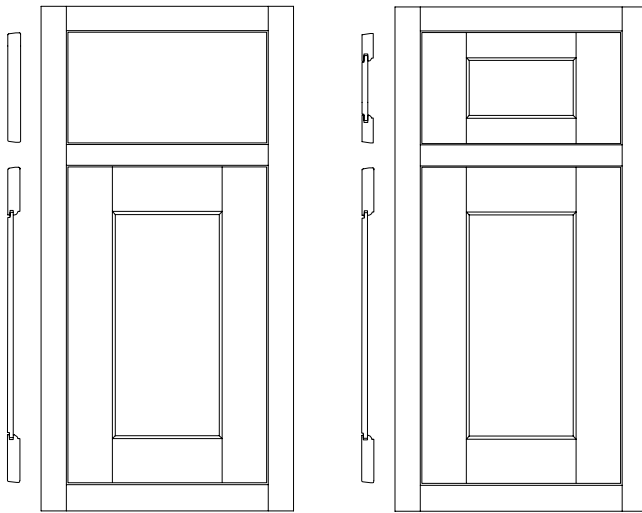

ROCHEPORT

Standard slab drawer header

Optional 5-piece drawer header

Door Frame: $\frac{3}{4}$ " thick square $2\frac{1}{4}$ " stiles and rails

Door Center Panel: Solid $\frac{3}{8}$ " reverse flat panel

Drawer Header Center Panel: Solid $\frac{3}{8}$ " reverse flat panel on 5-piece drawer header

Drawer Header Stile Width: $2\frac{1}{4}$ "

Drawer Header Rail Width: $1\frac{1}{2}$ "

Species	Alder	Cherry	Lyptus	Maple
Price Column	11	11	11	11
Species	Qtr. Sawn Oak		Rustic Alder	
Price Column	11		11	
Species	Walnut			
Price Column	12 +25%			

Construction Information	
Hinge	Finial or Concealed
Inset Type	Beaded or Flush
Door and Drawer Header	7 degree back-bevel

Options	Is it available?
5-Piece Header	Yes $93 per drawer header
Profiled Header	No
Furniture Pegs	Yes Block 9800
Insert Doors	Yes Block 9500
Mullion Doors	Yes Block 9530
Thornton Insert Door	Yes Block 9520
Veg Storage Drawer	Yes Block 9820
Radius Doors	No
Wall Cabinets	Yes
Base Cabinets	Yes
Tall Cabinets	Yes
Vanity Cabinets	Yes

NOTES/CAUTIONS

1. 5-piece drawer header only available on drawer headers $5\frac{1}{2}$ " tall and greater.
2. Door and drawer hardware required.
3. No outside edge treatments available.
4. On Rustic Alder inset cabinetry, the doors and drawer headers are Rustic Alder and the face frames are standard Alder.
5. See Roanoke for overlay option.
6. The grain on the drawer header center panel runs horizontally.