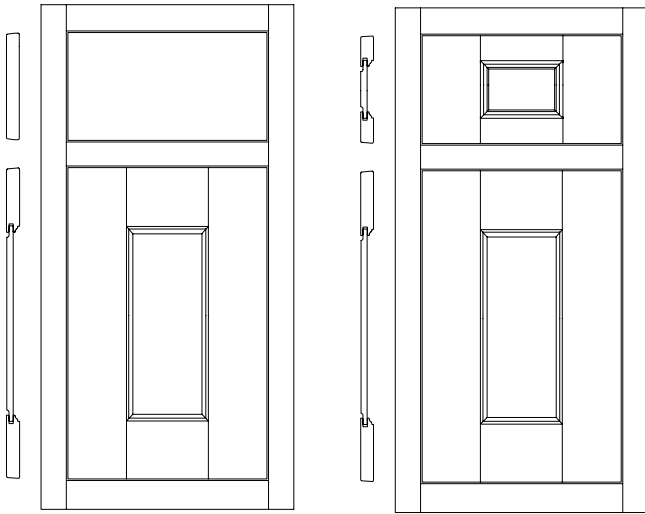

KNOTTINGHAM

Standard slab drawer header

Optional 5-piece drawer header

- **Door Frame:** 3/4" thick square 3 3/8" stiles and rails
- **Door Center Panel:** Solid 3/8" reverse flat panel
- **Drawer Header Center Panel:** Solid 3/8" reverse flat panel on 5-piece drawer header
- **Drawer Header Stile Width:** 3 3/8"
- **Drawer Header Rail Width:** 1 1/2"

Species	Alder	Cherry	Lyptus	Maple
Price Column	11	11	11	11
Species	Qtr. Sawn Oak		Rustic Alder	
Price Column	11		11	
Species	Walnut			
Price Column	12 +25%			

NOTES/CAUTIONS

1. 5-piece drawer header only available on drawer headers 5 1/2" tall and greater.
2. Door and drawer hardware required.
3. No outside edge treatments available.
4. Doors on these cabinets have 2 1/4" stiles: SCW21__, SBC33FS, SLSB33, ASCW2124, ASCW2421, ASBC_FS, SSSW33, ASSSW, SBC33, 2VCC45__, TVSD24__, 2TVSD33__, 2TVSD36__, 2TVSD39__, 2TVCC45__.
5. Wide stiles are maintained on 15" and wider cabinets. For cabinets less than 15" in width, door stiles are reduced to 2 1/4".
6. On Rustic Alder inset cabinetry, the doors and drawer headers are Rustic Alder and the face frames are standard Alder.
7. See Medina for overlay option.
8. The grain on the drawer header center panel runs horizontally.

Construction Information	
Hinge	Finial or Concealed
Inset Type	Beaded or Flush
Door and Drawer Header	7 degree back-bevel
Options	
Is it available?	
5-Piece Header	Yes $93 per drawer header
Profiled Header	No
Furniture Pegs	Yes Block 9800
Insert Doors	Yes Block 9500
Mullion Doors	Yes Block 9530
Thornton Insert Door	Yes Block 9520
Veg Storage Drawer	Yes Block 9820
Radius Doors	No
Wall Cabinets	Yes
Base Cabinets	Yes
Tall Cabinets	Yes
Vanity Cabinets	Yes