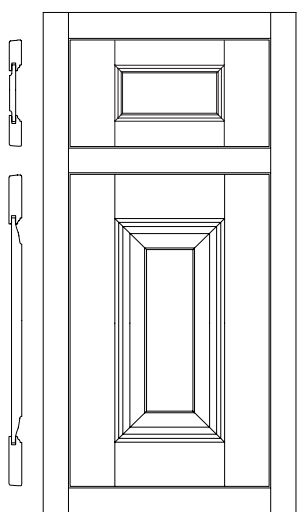

Optional 5-piece drawer header